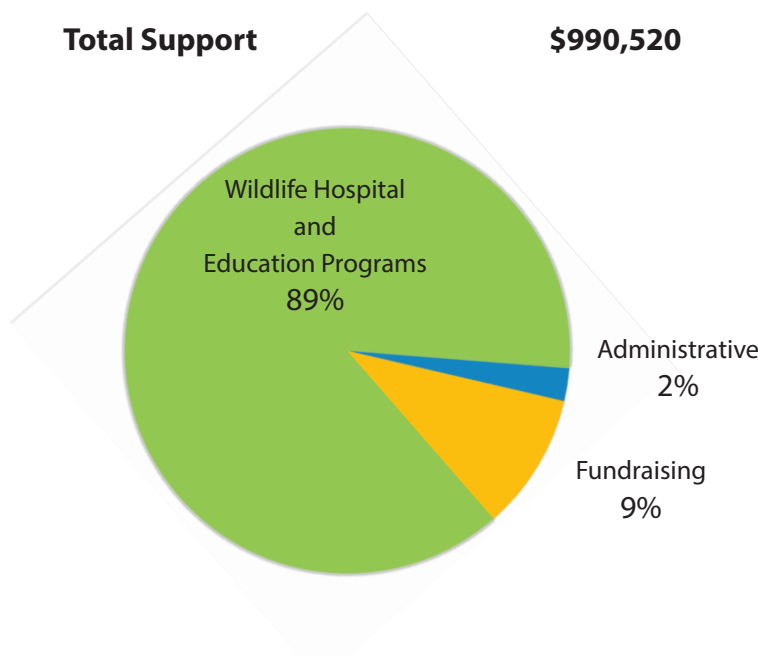

Sources of Support

Direct public donations	\$156,751
Local government/Foundations	\$30,127
Special fundraising events	\$198,445
Education programs	\$7,725
In-kind donations	\$174,370
Merchandise sales	\$1,190
Volunteer Labor*	\$421,912

Total Support \$990,520

Use of Funds and Support

All funds received go directly toward the sustainability of the Shelter and its programs.

Hospital and education programs	\$887,743
Administration	\$17,058
Fundraising	\$85,719

Total Support \$990,520

*Volunteer Labor - Wildlife stewards (people who volunteer their time in the wildlife hospital), and other volunteers donated 14,045 hours of their time during the last fiscal year. The total value of this labor was determined by multiplying the number of hours by \$30.04, the 2016 average value of volunteer time in Washington State according to Independent Sector.