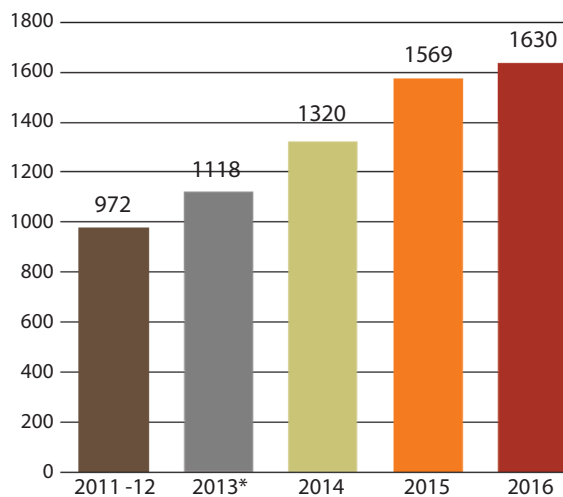

REHABILITATION

Photo: Dottie Tison

Demand for our hospital services has risen dramatically since our doors opened in 1999. Below is a snapshot of information about this year's patients as well as a comparison of the total number of animals treated the previous four years.

Number of Patients Treated

*Animal patient count changed from fiscal to calendar year