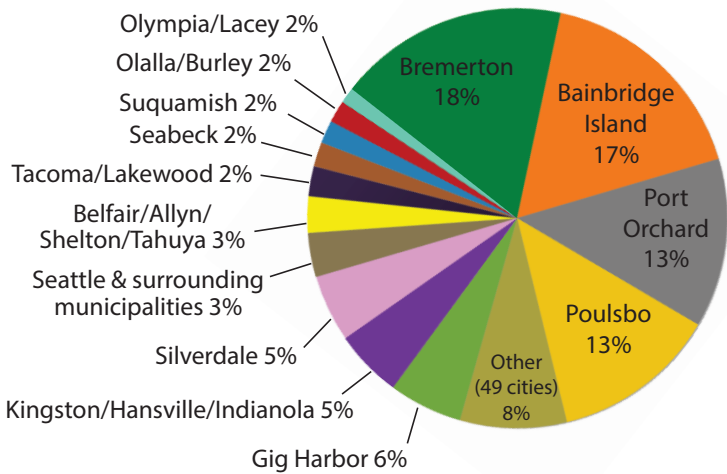

Serving the entire western Puget Sound region, the Shelter received patients from 12 counties and 78 cities. We received calls from all over Washington state (and Oregon), and treated 123 different species of mammals, birds, and reptiles in 2016.

By City

Species Treated (*Domestic species)

BIRDS

- American Bushtit
- American Crow
- American Goldfinch
- American Peregrine Falcon
- American Robin
- American Wigeon
- Anna's Hummingbird
- Bald Eagle
- Band-tailed Pigeon
- Barn Owl
- Barn Swallow
- Barred Owl
- Belted Kingfisher
- Bewick's Wren
- Black-capped Chickadee
- Black-headed Grosbeak
- Brandt's Cormorant
- Brown-headed Cowbird
- Bufflehead
- California Gull
- Canada Goose
- Cayuga Duck*
- Cedar Waxwing
- Chestnut-backed Chickadee
- Common Goldeneye

- Common Merganser
- Common Pheasant
- Common Pigeon
- Common Raven
- Cooper's Hawk
- Dark-eyed Junco
- Domestic Dove*
- Domestic Duck*
- Double-crested Cormorant
- Downy Woodpecker
- Eurasian Collared Dove
- European Starling
- Evening Grosbeak
- Fox Sparrow
- Glaucous Gull
- Glaucous-winged Gull
- Golden-crowned Kinglet
- Golden-crowned Sparrow
- Gray-cheeked Thrush
- Great Blue Heron
- Great Horned Owl
- Hairy Woodpecker
- Hermit Thrush
- Hermit Warbler
- Herring Gull
- Hooded Merganser

- House Finch
- House Sparrow
- Killdeer
- Mallard
- Merlin
- Mountain Quail
- Mourning Dove
- Northern Bobwhite
- Northern Flicker
- Northern Fulmar
- Northern Saw-whet Owl
- Osprey
- Pacific Wren
- Pacific-slope Flycatcher
- Pelagic Cormorant
- Peregrine Falcon
- Pied-billed Grebe
- Pigeon Guillemot
- Pileated Woodpecker
- Pine Siskin
- Prairie Falcon
- Red Crossbill
- Red-breasted Nuthatch
- Red-breasted Sapsucker
- Red-tailed Hawk
- Ring-necked Dove