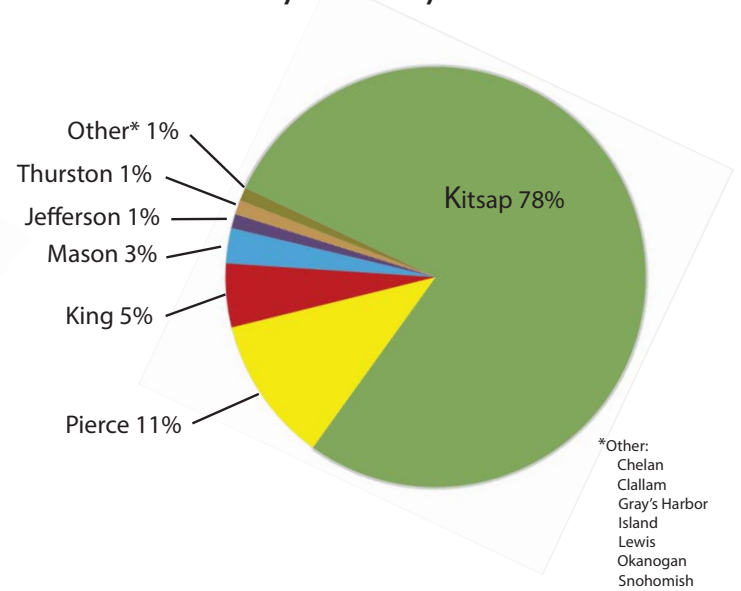

Serving the entire western Puget Sound region, the Shelter received patients from 12 counties and 78 cities. We received calls from all over Washington state (and Oregon), and treated 123 different species of mammals, birds, and reptiles in 2016.

By County

Species Treated (*Domestic species)

BIRDS

- American Bushtit
- American Crow
- American Goldfinch
- American Peregrine Falcon
- American Robin
- American Wigeon
- Anna's Hummingbird
- Bald Eagle
- Band-tailed Pigeon
- Barn Owl
- Barn Swallow
- Barred Owl
- Belted Kingfisher
- Bewick's Wren
- Black-capped Chickadee
- Black-headed Grosbeak
- Brandt's Cormorant
- Brown-headed Cowbird
- Bufflehead
- California Gull
- Canada Goose
- Cayuga Duck*
- Cedar Waxwing
- Chestnut-backed Chickadee
- Common Goldeneye

- Common Merganser
- Common Pheasant
- Common Pigeon
- Common Raven
- Cooper's Hawk
- Dark-eyed Junco
- Domestic Dove*
- Domestic Duck*
- Double-crested Cormorant
- Downy Woodpecker
- Eurasian Collared Dove
- European Starling
- Evening Grosbeak
- Fox Sparrow
- Glaucous Gull
- Glaucous-winged Gull
- Golden-crowned Kinglet
- Golden-crowned Sparrow
- Gray-cheeked Thrush
- Great Blue Heron
- Great Horned Owl
- Hairy Woodpecker
- Hermit Thrush
- Hermit Warbler
- Herring Gull
- Hooded Merganser

- House Finch
- House Sparrow
- Killdeer
- Mallard
- Merlin
- Mountain Quail
- Mourning Dove
- Northern Bobwhite
- Northern Flicker
- Northern Fulmar
- Northern Saw-whet Owl
- Osprey
- Pacific Wren
- Pacific-slope Flycatcher
- Pelagic Cormorant
- Peregrine Falcon
- Pied-billed Grebe
- Pigeon Guillemot
- Pileated Woodpecker
- Pine Siskin
- Prairie Falcon
- Red Crossbill
- Red-breasted Nuthatch
- Red-breasted Sapsucker
- Red-tailed Hawk
- Ring-necked Dove