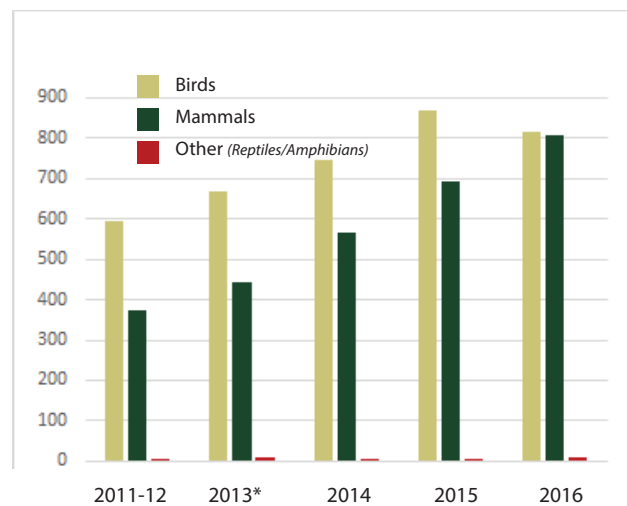

Types of Patients Treated in 2016

Cause for Admission in 2016

Cause	No. of Patients
Animal Interaction / Domestic	284
Orphan (<i>parents unavailable or was rejected</i>)	272
Collision / Moving Object	155
Nest/Habitat Destruction	152
Abducted with Intent to Rescue*	94
Collision / Stationary Object	59
Fell from Nest (<i>unable to return on own</i>)	58
Entrapped / Entangled	57
Animal Interaction / Non-domestic	44
Referral / Transfer (<i>from other rehab facility</i>)	36
Projectile (Gun / Bow & Arrow)	10
Environmental (<i>weather, fire, seismic, etc</i>)	4
Maladaptation / Failure to Thrive	3
Electrocution	1
Undetermined at Time of Admission	401

(*Usually a healthy baby or juvenile)

Patients' Medical Issues in 2016

Medical Issue	No. of Patients
None found*	509
Fracture or Limb Injury	267
Dehydration / Hypothermia / Lethargy	225
Soft Tissue Injury	195
Head Trauma/ Neurological	138
Died before Exam	87
Thin / Emaciated / Starvation	41
Internal Injuries	27
Eye Injury	23
Infectious Disease / Parasites	16
Mental / Habituated / Imprinted	2
Undetermined at Time of Admission	100

(*in most cases, babies/juveniles that were found abandoned or removed from deceased parent(s) were found to be healthy.)