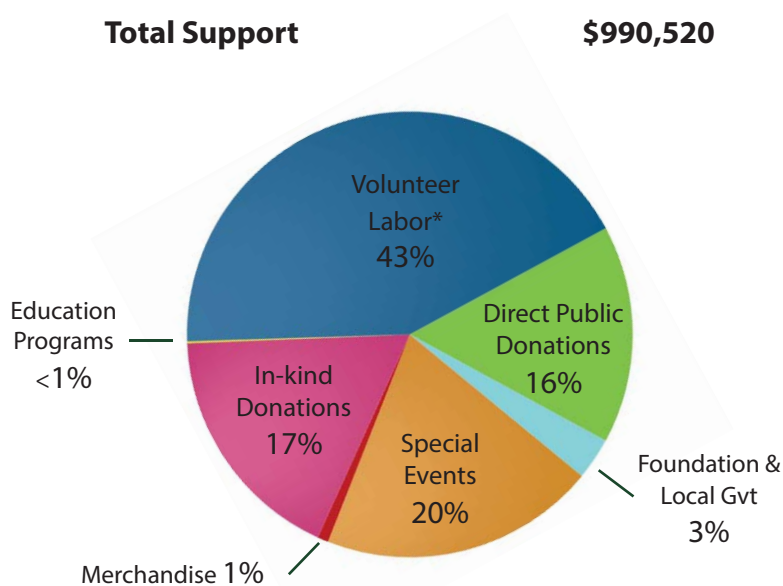

FINANCE

Photo: Dottie Tison

Strength of our donor base and fundraising activities is what sustains the Shelter. All financial support for the Shelter is derived from private donations from individual and matching donations, foundations, local governments (under contracts), grants, education programs, and through special fund raising events.

Sources of Support

Direct public donations	$156,751
Local government/Foundations	$30,127
Special fundraising events	$198,445
Education programs	$7,725
In-kind donations	$174,370
Merchandise sales	$1,190
Volunteer Labor*	$421,912

Total Support $990,520