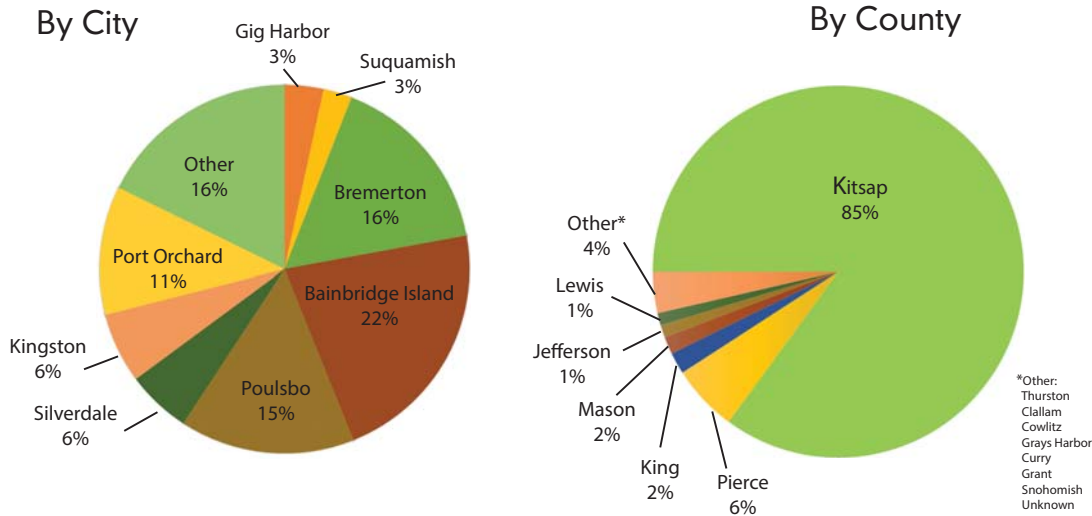

Cause for Admission (2013)

Photo: Dottie Tison

Where Did Our Patients Come From? (2013)

Species Treated (2013)

- | | | | |
|------------------------------|-------------------------|----------------------------|----------------------------|
| BIRDS | Grebe, Horned | Owl, Barred | Tern, Common |
| Auklet, Cassin | Grebe, Western | Owl, Great horned | Thrush, Hermit |
| Chickadee, Chestnut-breasted | Grosbeak, Black-headed | Owl, Northern Pygmy | Thrush, Swainson's |
| Cormorant, Brandt's | Grosbeak, Evening | Owl, Northern Saw Whet | Thrush, Varied |
| Cormorant, Double-crested | Gull, Glaucous-winged | Pheasant, Ring-necked | Towhee, Spotted |
| Cormorant, Pelagic | Gull, Herring | Pigeon, (Rock Dove) | Warbler, Orange-crowned |
| Cowbird, Brown-headed | Gull, Western | Pigeon, Band-tailed | Warbler, Yellow |
| Creepers, Brown | Hawk, Cooper's | Pigeon, Homing | Waxwing, Cedar |
| Crossbill, Red | Hawk, Red-tailed | Quail, California | Woodpecker, Hairy |
| Crow, American | Hawk, Sharp-shinned | Rabbit, Eastern Cottontail | Woodpecker, Pileated |
| Dove, White (domestic) | Heron, Great Blue | Rabbit, Netherland Dwarf | Wren, Berwick's |
| Dove, Mourning | Heron, Green | Raven, Common | Wren, House |
| Duck, American Wigeon | Hummingbird, Anna's | Robin, American | Wren, Marsh |
| Duck, Hooded Merganser | Hummingbird, Rufous | Sapsucker, Red-breasted | Wren, Pacific |
| Duck, Mallard | Jay, Steller's | Sapsucker, Red-naped | Wren, Winter |
| Duck, Wood | Junco, Dark-eyed | Siskin, Pine | |
| Eagle, Bald | Kestrel, American | Sparrow, American Tree | MAMMALS |
| Falcon, Peregrine | Killdeer | Sparrow, Fox | Bat, Big brown |
| Finch, House | Kingfisher, Belted | Sparrow, Gold-crowned | Bat, Little brown |
| Finch, Purple | Kinglet, Golden-crowned | Sparrow, House | Bat, Long-eared |
| Flicker, Northern | Loon, Red-throated | Sparrow, Song | Bat, Myotis |
| Flycatcher, Pacific-slope | Martin, Purple | Sparrow, White-crowned | Bat, Silver-haired |
| Goldfinch, American | Merlin | Starling, European | Chipmunk, Townsend's |
| Goose, Canada | Nuthatch, Red-breasted | Swallow, Barn | Coyote |
| Grebe, Pied-billed | Osprey | Swallow, Tree | Deer, Black-tailed |
| | Owl, Barn | Tanager, Western | Mink, American |
| | | | Mole-Shrew, Townsend's |
| | | | Mountain Beaver |
| | | | Mouse, Deer |
| | | | Mouse, House |
| | | | Opossum, Virginia |
| | | | Rabbit, Domestic |
| | | | Rabbit, Eastern cottontail |
| | | | Rabbit, Wild hybrid |
| | | | Raccoon |
| | | | Rat, Black |
| | | | Rat, Norway |
| | | | Rat, Roof |
| | | | Rat, Wood |
| | | | Seal, Harbor |
| | | | Shrew |
| | | | Squirrel, Douglas |
| | | | Squirrel, Eastern grey |
| | | | Squirrel, Northern flying |
| | | | Snake, Puget Sound garter |
| | | | Turtle, Red-eared slider |