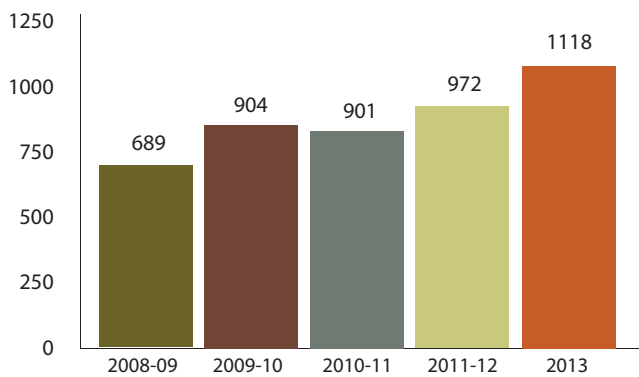

Number of Patients Served