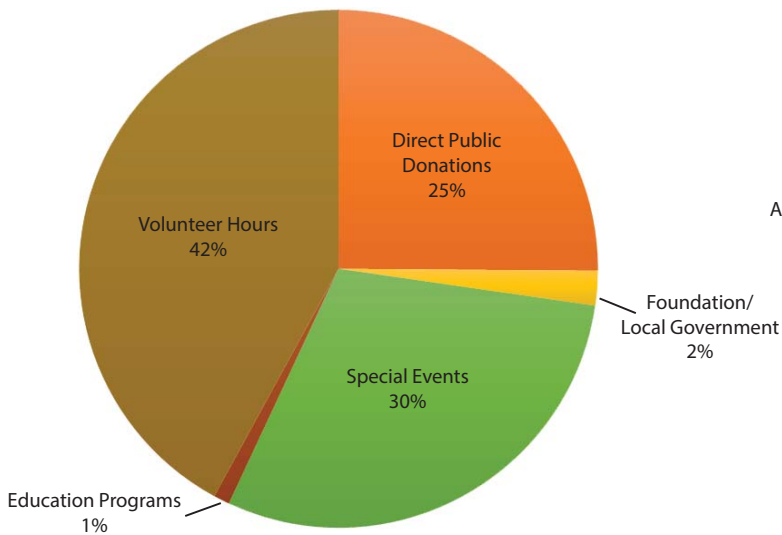

Volunteer Program

74
volunteers

11,850
hours of
animal care

More than 70 people served as volunteers in our wildlife hospital, a role that's so critical we call these people Wildlife Stewards.

Not only do stewards learn to feed and care for injured wild animals, they also learn tips and tricks they can share with their neighbors to help keep wildlife conflicts to a minimum. Our stewards are passionate about wildlife, and we're passionate in our appreciation of them. Without the stewards, there would be no wildlife hospital.

In the last year, the stewards volunteered more than 11,800 hours of their time to the patients in the wildlife hospital and community outreach.

Photo: Dottie Tison

Financial Report

Sources of Support

Direct Public Donations	157,158
Local government/Foundation	13,500
Special fundraising events	185,656
Education programs	2,577
Volunteer Labor*	267,397
Total Support	626,288

Use of Funds & Support

Wildlife hospital & wildlife programs	641,087
Administration	27,680
Fundraising	60,000
Total Support	728,767

*Volunteer Labor - Wildlife Stewards, people who volunteer their time in the wildlife hospital, donated over 11,800 hours of their time during the last fiscal year. The total value of this labor was determined by multiplying the number of hours by \$22.55, the 2013 average value of volunteer time in Washington State according to Independent Sector.