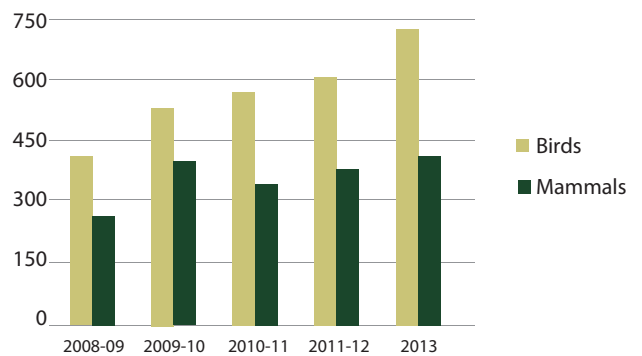

Photo: Dottie Tison

Wildlife Hospital

Our core program at West Sound Wildlife is our wild animal hospital. Demand for our hospital services has risen dramatically since our doors opened in 1999. Below is a snapshot of information about this year's patients as well as a comparison of total animals served over the previous four years. The time spans are based on a fiscal year (e.g., January 1, 2013 - December 31, 2013.)

Number of Patients Served

Types of Patients Served

Patients' Medical Problems (2013)

Medical Problem	No. of Patients
Baby orphaned/abducted	200
Soft tissue injury	130
Internal injury	93
Head trauma	111
Fractures	134
Stress	70
Dehydration	31
Feather damage	12
Developmental issues)	26
Hypothermia	24
Eye injury	15
Central nervous problem	25
Spinal - injury / fracture	14
Infection	22
Stunned/dazed	16
Paralysis	14
Wing injury	19
Other	162