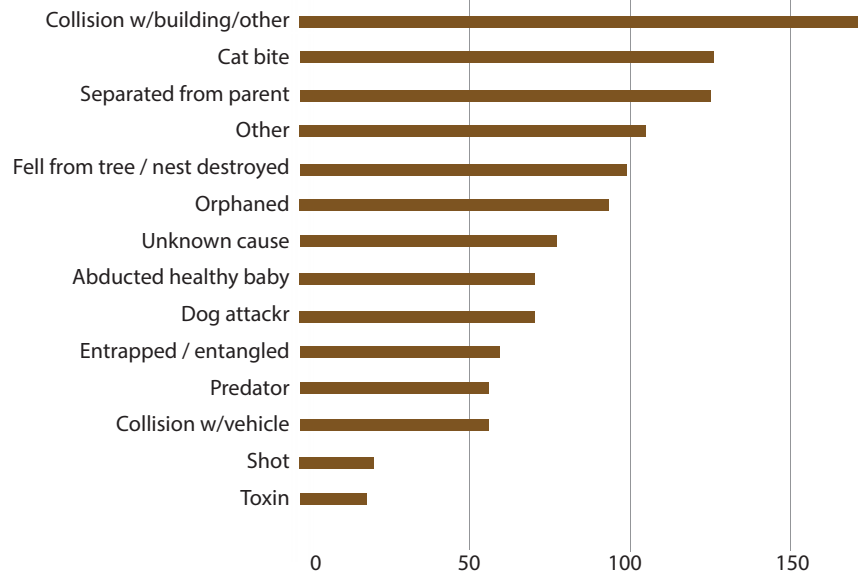

Cause for Admission (2013)