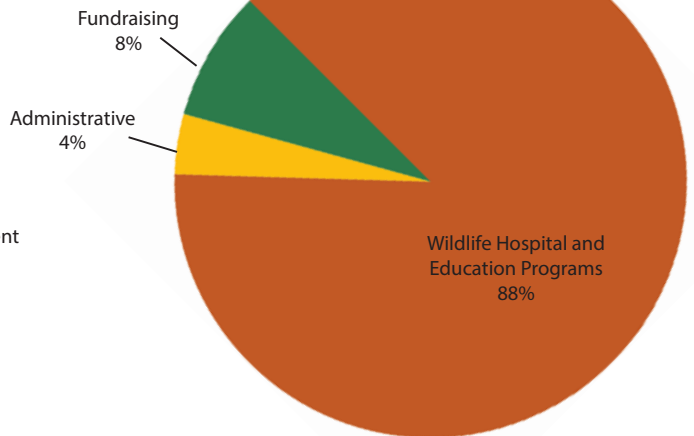

Volunteer Program

74
volunteers

11,850
hours of
animal care

More than 70 people served as volunteers in our wildlife hospital, a role that's so critical we call these people Wildlife Stewards.

Not only do stewards learn to feed and care for injured wild animals, they also learn tips and tricks they can share with their neighbors to help keep wildlife conflicts to a minimum. Our stewards are passionate about wildlife, and we're passionate in our appreciation of them. Without the stewards, there would be no wildlife hospital.

In the last year, the stewards volunteered more than 11,800 hours of their time to the patients in the wildlife hospital and community outreach.

Photo: Dottie Tison

Financial Report

Sources of Support

Direct Public Donations	157,158
Local government/Foundation	13,500
Special fundraising events	185,656
Education programs	2,577
Volunteer Labor*	267,397
Total Support	626,288

Use of Funds & Support

Wildlife hospital & wildlife programs	641,087
Administration	27,680
Fundraising	60,000
Total Support	728,767

*Volunteer Labor - Wildlife Stewards, people who volunteer their time in the wildlife hospital, donated over 11,800 hours of their time during the last fiscal year. The total value of this labor was determined by multiplying the number of hours by \$22.55, the 2013 average value of volunteer time in Washington State according to Independent Sector.