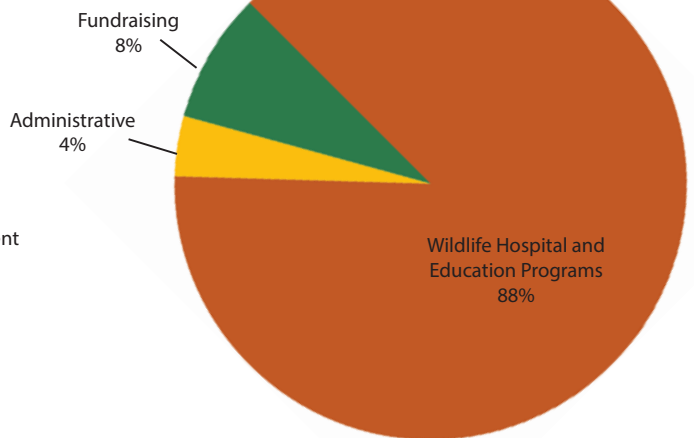

Volunteer Program

74
volunteers

11,850
hours of
animal care

More than 70 people served as volunteers in our wildlife hospital, a role that's so critical we call these people Wildlife Stewards.

Not only do stewards learn to feed and care for injured wild animals, they also learn tips and tricks they can share with their neighbors to help keep wildlife conflicts to a minimum. Our stewards are passionate about wildlife, and we're passionate in our appreciation of them. Without the stewards, there would be no wildlife hospital.

In the last year, the stewards volunteered more than 11,800 hours of their time to the patients in the wildlife hospital and community outreach.

Photo: Dottie Tison

Financial Report

Sources of Support

Direct Public Donations	157,158
Local government/Foundation	13,500
Special fundraising events	185,656
Education programs	2,577
Volunteer Labor*	267,397
Total Support	626,288

Use of Funds & Support

Wildlife hospital & wildlife programs	641,087
Administration	27,680
Fundraising	60,000
Total Support	728,767

*Volunteer Labor - Wildlife Stewards, people who volunteer their time in the wildlife hospital, donated over 11,800 hours of their time during the last fiscal year. The total value of this labor was determined by multiplying the number of hours by \$22.55, the 2013 average value of volunteer time in Washington State according to Independent Sector.