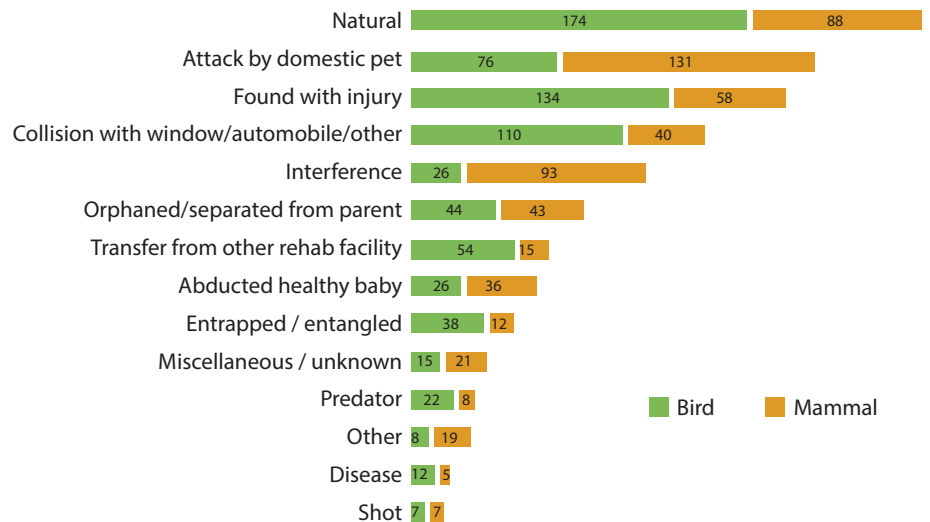

Cause for Admission