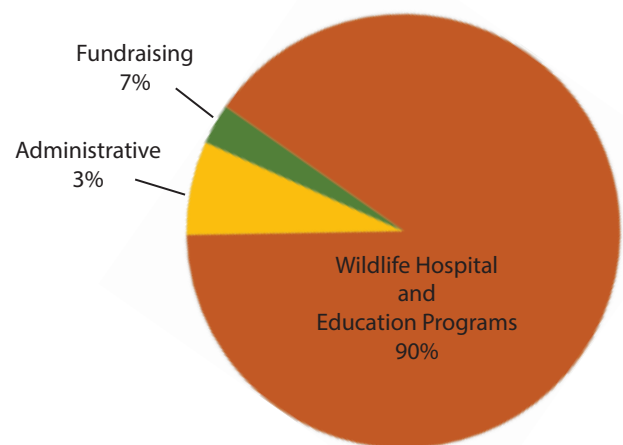

Volunteer Program

114
volunteers

14,325
hours of
donated time

Throughout the year, 114 people served as volunteers in our wildlife hospital, a role that's so critical in the care and rehabilitation of injured, sick and orphaned wildlife.

Not only do stewards learn to feed and care for injured wild animals, they also learn tips and tricks they can share with their neighbors to help keep wildlife conflicts to a minimum. Our stewards are passionate about wildlife, and we're passionate in our appreciation of them. Without the stewards, there would be no wildlife hospital.

In the last year, the stewards volunteered more than 14,300 hours of their time to the patients in the wildlife hospital and community outreach.

Photo: Dottie Tison

Photo: Dottie Tison

Financial Report

The West Sound Wildlife Shelter is a private non-profit organization [IRS 501(c)(3) / EIN 91-1481441]. All financial support for the Shelter is derived from private donations from individuals, foundations, local governments (under contracts), grants, education programs, and through special fund raising events

Use of Funds & Support

Wildlife hospital & wildlife programs	\$738,913
Administration	\$27,680
Fundraising	\$52,000
Total Support	\$818,593

*Volunteer Labor - Wildlife stewards, people who volunteer their time in the wildlife hospital, donated 14,325 hours of their time during the last fiscal year. The total value of this labor was determined by multiplying the number of hours by \$26.72, the 2014 average value of volunteer time in Washington State according to independent sector.