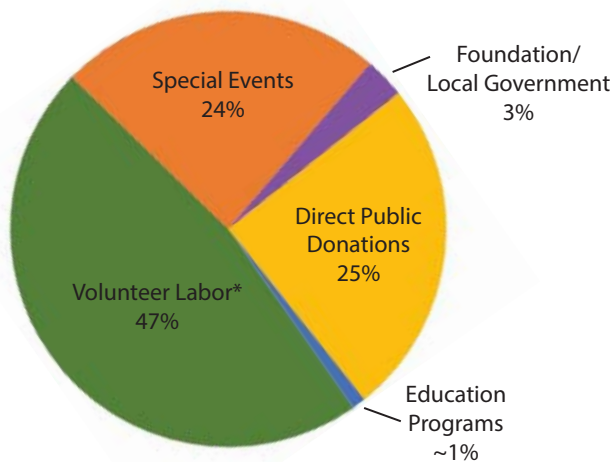

Volunteer Program

114
volunteers

14,325
hours of
donated time

Throughout the year, 114 people served as volunteers in our wildlife hospital, a role that's so critical in the care and rehabilitation of injured, sick and orphaned wildlife.

In the last year, the stewards volunteered more than 14,300 hours of their time to the patients in the wildlife hospital and community outreach.

Photo: Dottie Tison

Photo: Dottie Tison

Financial Report

The West Sound Wildlife Shelter is a private non-profit organization [IRS 501(c)(3) / EIN 91-1481441]. All financial support for the Shelter is derived from private donations from individuals, foundations, local governments (under contracts), grants, education programs, and through special fund raising events

Sources of Support

Direct public donations	\$209,319
Local government/Foundation	\$22,919
Special fundraising events	\$200,112
Education programs	\$3,479
Volunteer Labor*	\$382,764
Total Support	\$818,593

Use of Funds & Support

Wildlife hospital & wildlife programs	\$738,913
Administration	\$27,680
Fundraising	\$52,000
Total Support	\$818,593

*Volunteer Labor - Wildlife stewards, people who volunteer their time in the wildlife hospital, donated 14,325 hours of their time during the last fiscal year. The total value of this labor was determined by multiplying the number of hours by \$26.72, the 2014 average value of volunteer time in Washington State according to independent sector.