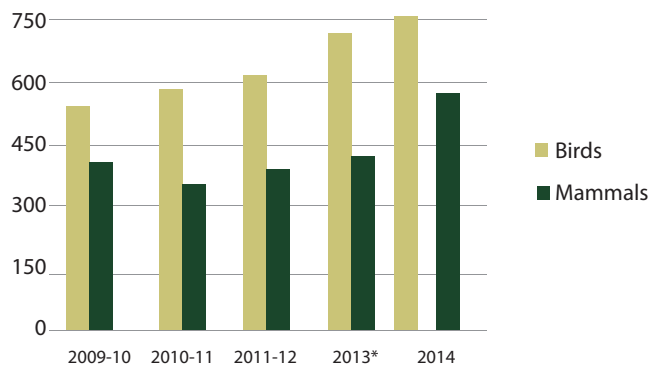

Types of Patients Served