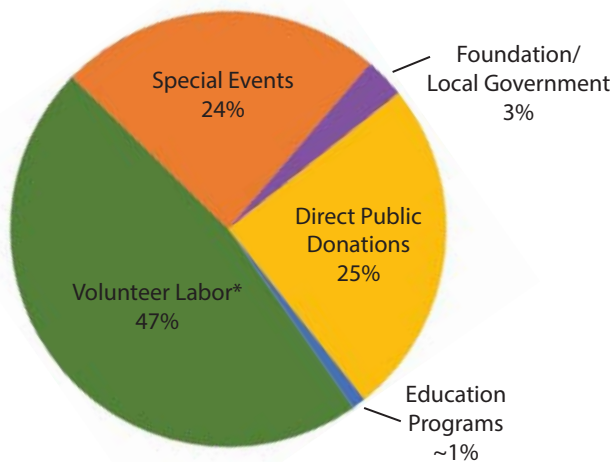

In the last year, the stewards volunteered more than 14,300 hours of their time to the patients in the wildlife hospital and community outreach.

Photo: Dottie Tison

Photo: Dottie Tison

## Sources of Support

Direct public donations	\$209,319
Local government/Foundation	\$22,919
Special fundraising events	\$200,112
Education programs	\$3,479
Volunteer Labor*	\$382,764
<b>Total Support</b>	<b>\$818,593</b>

## Use of Funds & Support

Wildlife hospital & wildlife programs	\$738,913
Administration	\$27,680
Fundraising	\$52,000
<b>Total Support</b>	<b>\$818,593</b>

\*Volunteer Labor - Wildlife stewards, people who volunteer their time in the wildlife hospital, donated 14,325 hours of their time during the last fiscal year. The total value of this labor was determined by multiplying the number of hours by \$26.72, the 2014 average value of volunteer time in Washington State according to independent sector.