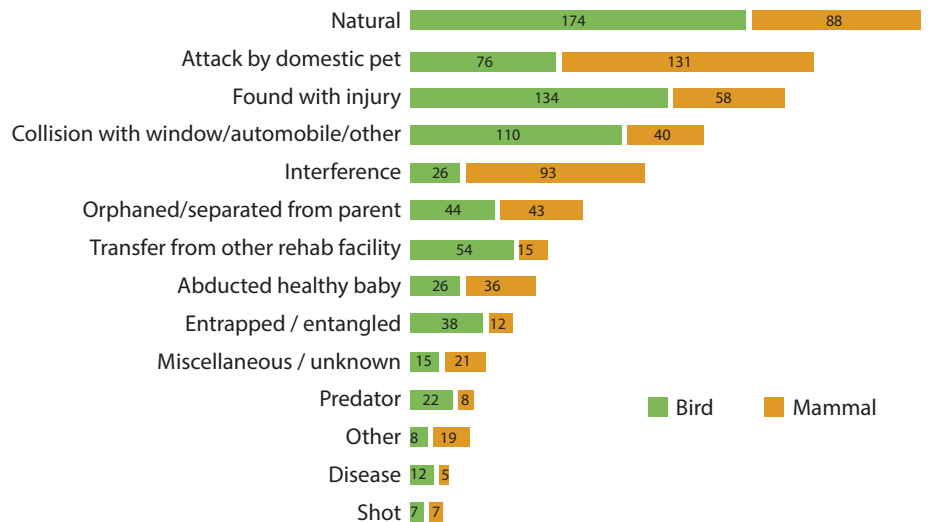

Cause for Admission