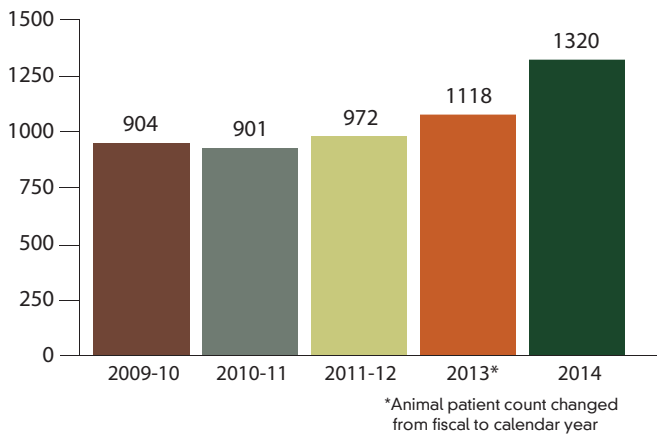

Number of Patients Served