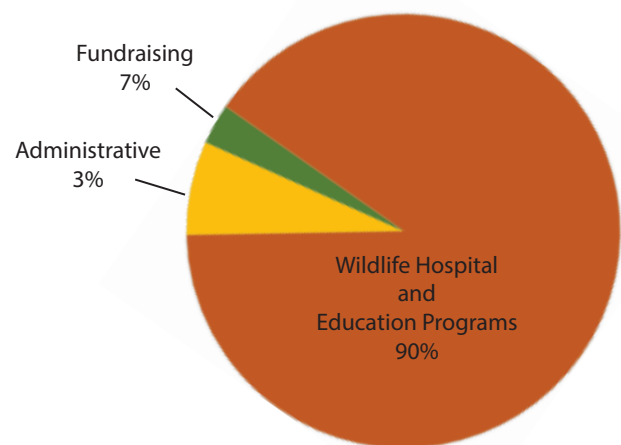

*Volunteer Labor - Wildlife stewards, people who volunteer their time in the wildlife hospital, donated 14,325 hours of their time during the last fiscal year. The total value of this labor was determined by multiplying the number of hours by $26.72, the 2014 average value of volunteer time in Washington State according to independent sector.

Help Us Save Lives - Donate Today!

Yes, I want to help save lives! I'm making a donation in the amount of $_____

Name(s): _____

Address: _____

City: _____ State: _____ Zip: _____

Phone: _____

Email Address: _____

Payment Method

☐ Enclosed is my check (payable to West Sound Wildlife)

☐ Please bill my credit card:

Card number: _____

Expiration date: _____

Name on card: _____

Mail this form to 7501 NE Dolphin Drive, Bainbridge Island, WA 98110
or make your donation online at www.westsoundwildlife.org.