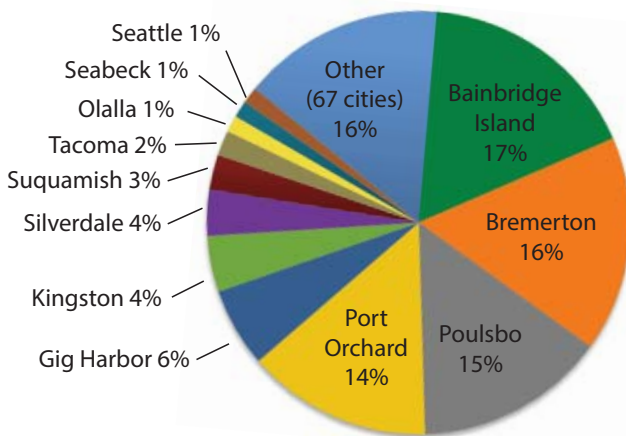

DEMOGRAPHICS

Photo: Dottie Tison

Serving the entire western Puget Sound region, the Shelter received patients from 10+ counties and 79 cities. We received calls from all over Washington state (and Oregon), and treated 123 different species of mammals, birds, and reptiles in 2015.

By City