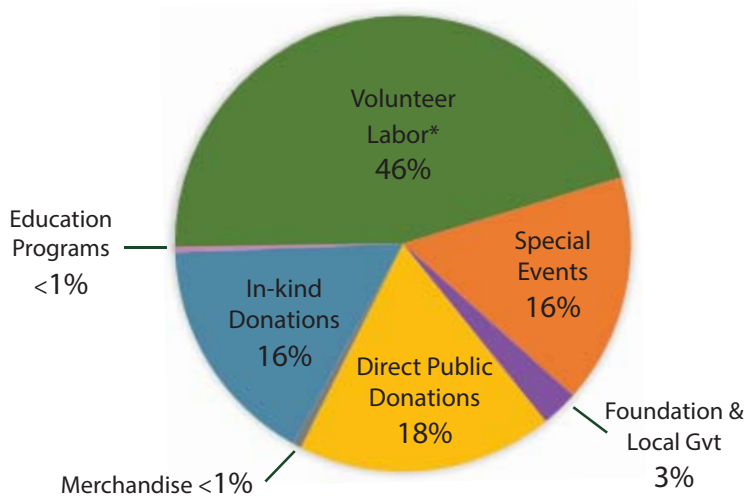

Photos: Dottie Tison

Remi Athena Cedar Oakley Luna Linnea Pogo Pele Ranger

FINANCE

Photo: Dottie Tison

Strength of our donor base and fundraising activities is what sustains the Shelter. All financial support for the Shelter is derived from private donations from individual and matching donations, foundations, local governments (under contracts), grants, education programs, and through special fund raising events.

Sources of Support

Direct public donations	\$185,555
Local government/Foundations	\$26,879
Special fundraising events	\$165,857
Education programs	\$6,293
In-kind donations	\$166,915
Merchandise sales	\$3,634
Volunteer Labor*	\$464,242

Total Support \$1,018,975

Use of Funds & Support

All funds received go directly toward the sustainability of the Shelter and its programs.

Hospital & education programs	\$876,294
Administration	\$55,196
Fundraising	\$87,485

Total Support \$1,018,975

*Volunteer Labor - Wildlife stewards, people who volunteer their time in the wildlife hospital, donated 16,857 hours of their time during the last fiscal year. The total value of this labor was determined by multiplying the number of hours by \$27.54, the 2015 average value of volunteer time in Washington State according to an independent sector.