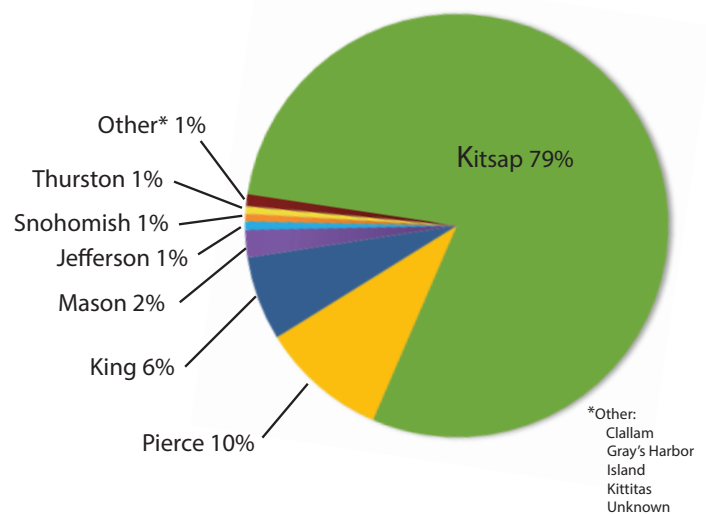

By County

Species Treated

BIRDS

Albatross, Short-tailed
Auklet, Rhinoceros
Blackbird, Red-winged
Bushtit
Chickadee, Black-capped
Chickadee, Chestnut-backed
Collared-dove (Eurasian)
Cormorant, Brandt's
Cormorant, Double-crested
Coturnix (common quail)
Cowbird, Brown-headed
Crossbill, Red
Crow, American
Dove, Mourning
Dove, Ring-necked
Duck, Common Merganser
Duck, Hooded Merganser
Duck, Mallard
Duck, Red-breasted
Merganser
Duck, Wood
Eagle, Bald
Falcon, Peregrine
Finch, House
Finch, Purple

Flicker, Northern
Flycatcher, Pacific-slope
Goldfinch, American
Goose, Canada
Grebe, Eared
Grosbeak, Black-headed
Gull, California
Gull, Glaucous
Gull, Glaucous-winged
Gull, Herring
Hawk, Cooper's
Hawk, Red-tailed
Hawk, Sharp-shinned
Heron, Great Blue
Hummingbird, Anna's
Hummingbird, Rufous
Jay, Steller's
Jay, Western Scrub
Junco, Dark-eyed
Kestrel, American
Killdeer
Kingfisher, Belted
Kinglet, Golden-crowned
Martin, Purple
Murrelet, Marbled
Nighthawk, Common

Nuthatch, Red-breasted
Osprey
Owl, Barn
Owl, Barred
Owl, Great Horned
Owl, Northern Pygmy
Owl, Northern Saw Whet
Owl, Western Screech
Pheasant, Common
Pheasant, Ring-necked
Pigeon, Domestic
Pigeon, Band-tailed
Pigeon, Homing
Pigeon, Rock
Quail, California
Rail, Virginia
Raven, Common
Robin, American
Sapsucker, Red-breasted
Siskin, Pine
Sparrow, Fox
Sparrow, Gold-crowned
Sparrow, Savannah
Sparrow, Song
Sparrow, White-crowned
Starling, European

Swallow, Barn
Swallow, Tree
Swallow, Violet-green
Tanager, Western
Thrush, Hermit
Thrush, Swainson's
Thrush, Varied
Towhee, Spotted
Vulture, Turkey
Warbler, Black-throated Gray
Warbler, Wilson's
Waxwing, Cedar
Woodpecker, Downy
Woodpecker, Hairy
Woodpecker, Pileated
Wren, House
Wren, Pacific

MAMMALS

Bat, Big brown
Bat, California Myotis
Bat, Little Brown
Bat, Silver-haired
Beaver, Mountain
Chipmunk, Townsend's
Coyote

Deer, Black-tailed
Fox, Red
Mink
Mole
Mouse, Deer
Opossum, Virginia
Otter, River
Rabbit, Domestic
Rabbit, Eastern Cottontail
Rabbit, Hybrid
Rabbit, Wild Hybrid
Raccoon
Rat, Black
Rat, Norway
Squirrel, Douglas
Squirrel, Eastern Gray
Squirrel, Northern Flying
Vole, Townsend's
Weasel, Long-tailed

REPTILES

Snake, Northwestern Garter
Turtle, Box
Turtle, Red-eared Slider (domestic)