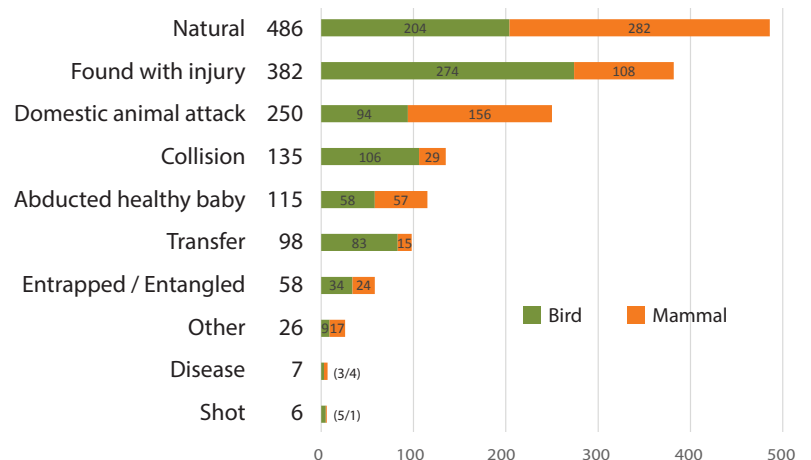

Number of Patients Served

*Animal patient count changed from fiscal to calendar year

72%

Release Rate

Photo: Dottie Tison

Types of Patients Served

Patients' Medical Issues

Medical Problem	No. of Patients
Soft tissue injury	386
Fracture/injury - wing	296
Baby orphaned/abducted	290
Head trauma/neurological signs	227
Dehydration	190
Hypothermia	99
Parasites	82
Eye injury	72
Internal injury	70
Stress	68
Thin/emaciated	67
Dazed/stunned	66
Infection	52
Paralysis	18
Habituated	5
Other	119

Cause for Admission

DEMOGRAPHICS

Photo: Dottie Tison

Serving the entire western Puget Sound region, the Shelter received patients from 10+ counties and 79 cities. We received calls from all over Washington state (and Oregon), and treated 123 different species of mammals, birds, and reptiles in 2015.