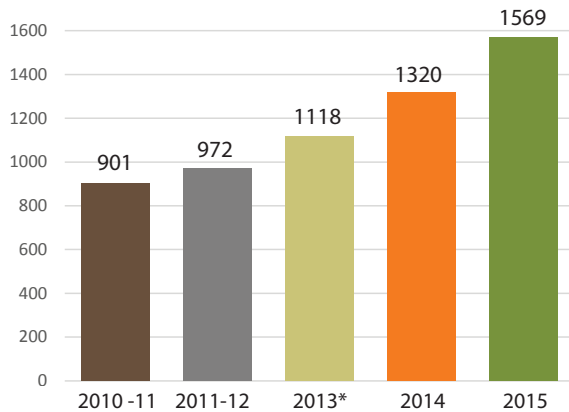

REHABILITATION

Photo: Dottie Tison

Demand for our hospital services has risen dramatically since our doors opened in 1999. Below is a snapshot of information about this year's patients as well as a comparison of the total number of animals treated the previous four years.

Number of Patients Served