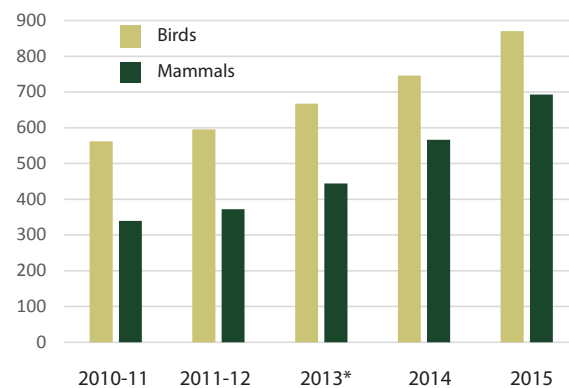

*Financial Health
Volunteers
Events
Philanthropy*

REHABILITATION

Photo: Dottie Tison

Demand for our hospital services has risen dramatically since our doors opened in 1999. Below is a snapshot of information about this year's patients as well as a comparison of the total number of animals treated the previous four years.

Number of Patients Served

*Animal patient count changed from fiscal to calendar year

72%

Release Rate

Photo: Dottie Tison

Types of Patients Served

Patients' Medical Issues

Medical Problem	No. of Patients
Soft tissue injury	386
Fracture/injury - wing	296
Baby orphaned/abducted	290
Head trauma/neurological signs	227
Dehydration	190
Hypothermia	99
Parasites	82
Eye injury	72
Internal injury	70
Stress	68
Thin/emaciated	67
Dazed/stunned	66
Infection	52
Paralysis	18
Habituated	5
Other	119

Cause for Admission

DEMOGRAPHICS

Photo: Dottie Tison

Serving the entire western Puget Sound region, the Shelter received patients from 10+ counties and 79 cities. We received calls from all over Washington state (and Oregon), and treated 123 different species of mammals, birds, and reptiles in 2015.