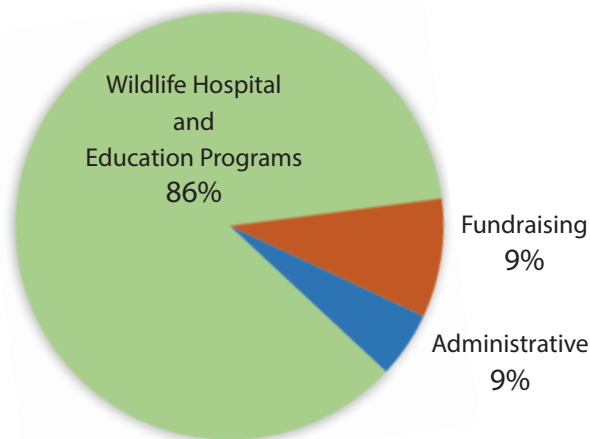

Sources of Support

Direct public donations	\$185,555
Local government/Foundations	\$26,879
Special fundraising events	\$165,857
Education programs	\$6,293
In-kind donations	\$166,915
Merchandise sales	\$3,634
Volunteer Labor*	\$464,242

Total Support \$1,018,975

Use of Funds & Support

All funds received go directly toward the sustainability of the Shelter and its programs.

Hospital & education programs	\$876,294
Administration	\$55,196
Fundraising	\$87,485

Total Support \$1,018,975

*Volunteer Labor - Wildlife stewards, people who volunteer their time in the wildlife hospital, donated 16,857 hours of their time during the last fiscal year. The total value of this labor was determined by multiplying the number of hours by \$27.54, the 2015 average value of volunteer time in Washington State according to an independent sector.